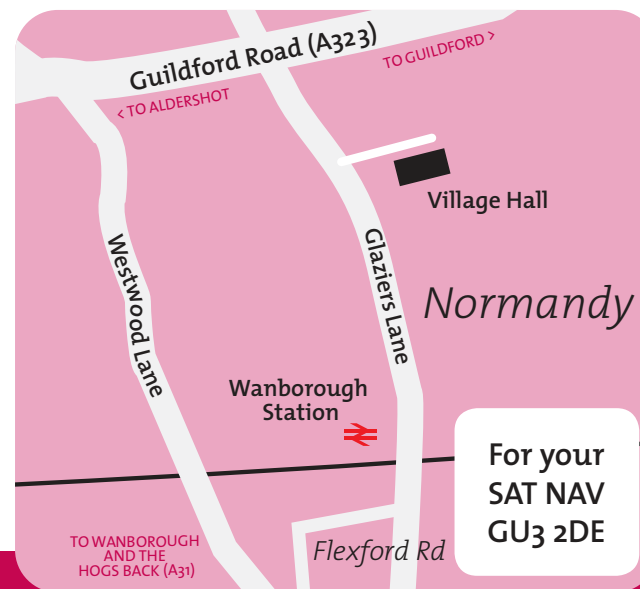

Designed and Produced by Wordcraft 01483 560735

WANT TO COME AND SING?

Now you can apply on line! Visit our website vivacechorus.org and follow the 'Come & Sing' links OR complete the details below:

26th January 2013, 10am - 4.30pm

Registration 10 – 10.30am,

singing starts at 10.30am, day ends 4.30pm

Normandy Village Hall, Glaziers Lane, Normandy GU3 2DE

Booking opens on 1st October 2012

Name:

Tel number:

Email address:

Address:

Post code:

Voice part : ☐ Soprano ☐ Alto ☐ Tenor ☐ Bass (Please circle)

Choir/Society (if applicable but not a prerequisite)

I enclose

1. ☐ a) a cheque for £20 made payable to Vivace Chorus
2. ☐ b) a stamped addressed envelope, if you require an acknowledgement to be sent to you. If you are happy to receive an e-mail acknowledgement, please tick here ☐

Please detach and send your form, cheque for £20 and SAE (if appropriate) to:

Vivace 'Come and Sing'
30 Shepherds Way, Liphook, Hampshire, GU30 7HF

Additional forms can be downloaded from our website www.VivaceChorus.org, or phone 01428 727401.

We may contact you to keep you informed about future events. If you do not wish to receive such information, please tick here. ☐