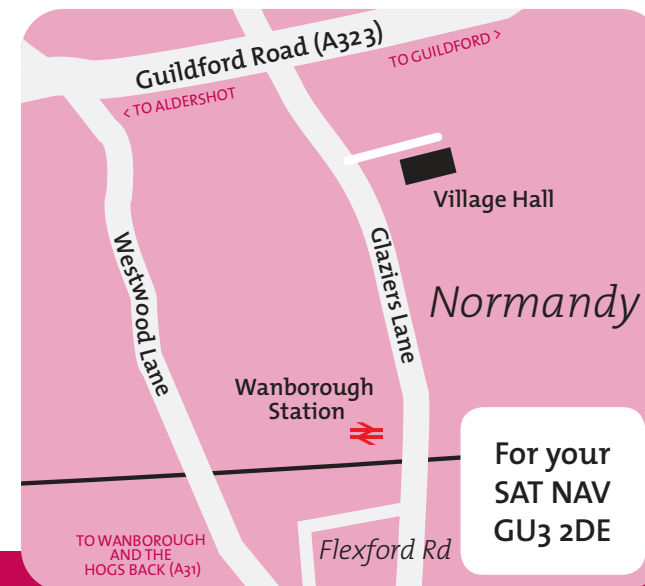

WANT TO COME AND SING?

Now you can apply on line! Visit our website
vivacechorus.org and follow
the 'Come & Sing' links OR complete the details below:

26th January 2013, 10am - 4.30pm

Registration 10 – 10.30am,

singing starts at 10.30am, day ends 4.30pm

Normandy Village Hall, Glaziers Lane, Normandy GU3 2DE

Booking opens on 1st October 2012

Name:

Tel number:

Email address:

Address:

Post code:

Voice part : ☐ Soprano ☐ Alto ☐ Tenor ☐ Bass (Please circle)

Choir/Society (if applicable but not a prerequisite)

I enclose

1. ☐ a) a cheque for £20 made payable to Vivace Chorus
2. ☐ b) a stamped addressed envelope, if you require an acknowledgement to be sent to you. If you are happy to receive an e-mail acknowledgement, please tick here ☐

Please detach and send your form, cheque for £20 and SAE
(if appropriate) to:

Vivace 'Come and Sing'
30 Shepherds Way, Liphook, Hampshire, GU30 7HF

Additional forms can be downloaded from our website
www.VivaceChorus.org, or phone 01428 727401.

We may contact you to keep you informed about future events. If you do
not wish to receive such information, please tick here. ☐

vivacechorus.org

Registered Charity No 1026337