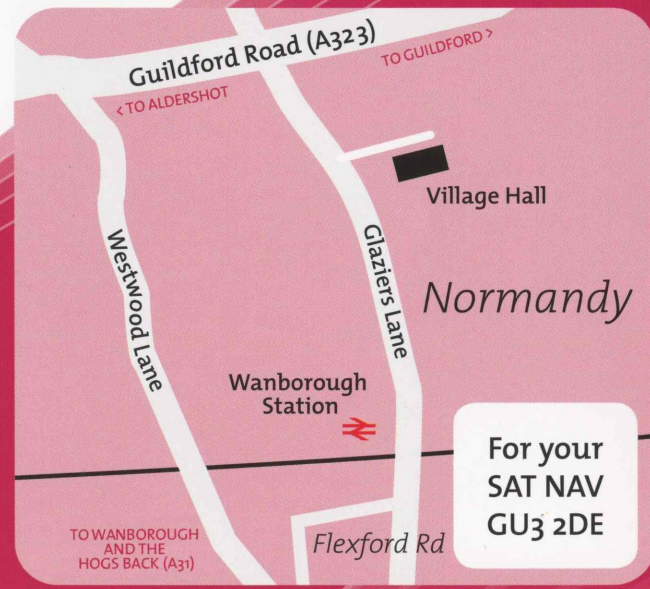

Designed and Produced by Wordcraft 01483 560735