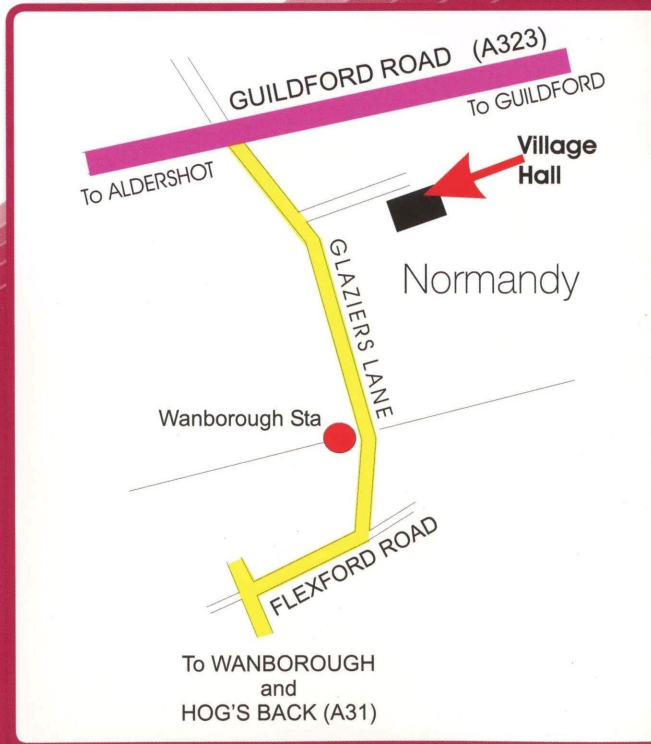

Come and Sing

Saturday, 12th January, 2008, 10am - 4.30pm
Normandy Village Hall, Glaziers Lane,
Normandy GU3 2DE (just off the A323)

Name:

Tel number:

Email address:

Address:

Post code:

Voice part: ☐ Soprano ☐ Alto ☐ Tenor ☐ Bass (Please circle)

Choir/Society (if applicable but not a prerequisite)

☐ I require transport from Guildford Station

I enclose

☐ a) a cheque for £15 made payable to Vivace Chorus

☐ b) a stamped addressed envelope, if you require a ticket to be sent to you. If you are happy to pick up your ticket on the door and receive an e-mail acknowledgement, please tick here. ☐

Please detach and send your form, cheque for £15 and SAE (if appropriate) to:

Vivace 'Come and Sing'
13 Vicarage Gate
Guildford, Surrey GU2 7QJ

Additional forms can be downloaded from our website www.VivaceChorus.org, or phone 01483 566341

We may contact you to keep you informed about future events. If you do not wish to receive such information, please tick here. ☐

Designed and Produced by Wordcraft 01483 560735